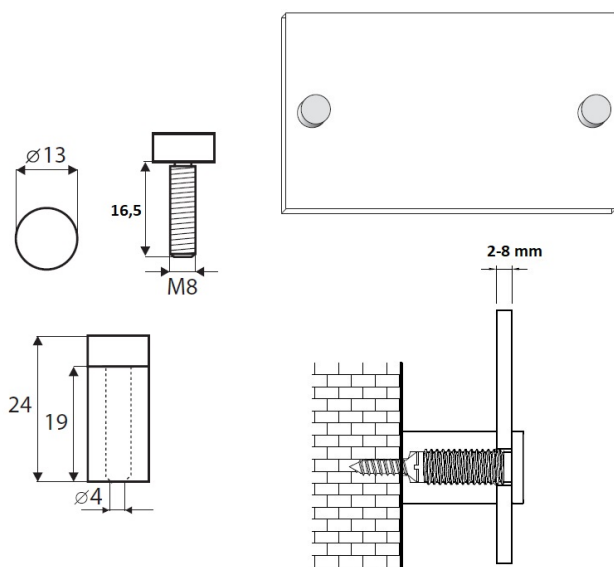

PRODUCT SHEET

Description:

Sign Board Screw $\varnothing 13 \times 19 \text{ mm}$, Alu, Yellow Gold, M8, W/2 Transparent Washers

Item number:

22.11.123-0

Units	Box	Carton	HS Code	Barcode
Pcs.	100	600	8302490099	 5704866084192